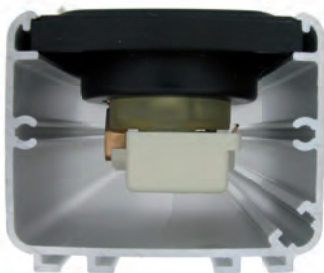

C760

C770

C780

OEC profiles are made of fully anodized aluminum. Two colours are available, black and blank aluminum. The use of aluminium in OEC PDUs serves as a strong and flexible basis for a large variety of applications. There are various models which fulfill specific applications in CT, Industry, Healthcare and Office environments.

Configurations

The maximum length of OEC PDUs is 5m, however the length can be adjusted accordingly to house the required sockets. The adjustable length prevents the waste of space.

- single profile
- double profile vertical
- double profile horizontal

C790

Technical Specifications

- C760 (Metric: 59mm x 45mm) (GB & USA 2,32" x 1,77")
- C770 (Metric: 70mm x 70mm) (GB & USA 2,76" x 2,76")
- C780 (Metric: 59mm x 49mm) (GB & USA 2,32" x 1,93")
- C790 (Metric: 59mm x 59mm) (GB & USA 2,32" x 2,32")
- C800 (Metric: 59mm x 90mm) (GB & USA 2,32" x 3,54")

CEE 16A,
380V, 5-pole,
red female

Plugs

OEC also offers a variety of plugs that can be connected to your specification.

CEE 7/4 Schuko

UK plug

GST

CEE 16A and 32A 3-pole
male and female

CEE 16A 5-pole red male and female