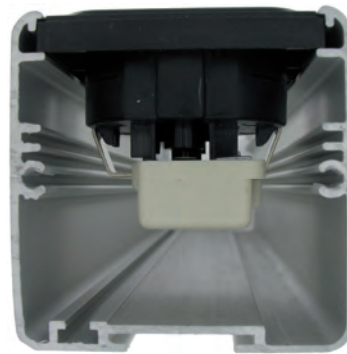

C760

C770

C780

OEC profiles are made of fully anodized aluminum. Two colours are available, black and blank aluminum. The use of aluminium in OEC PDUs serves as a strong and flexible basis for a large variety of applications. There are various models which fulfill specific applications in CT, Industry, Healthcare and Office environments.

Configurations

The maximum length of OEC PDUs is 5m, however the length can be adjusted accordingly to house the required sockets. The adjustable length prevents the waste of space.

- single profile
- double profile vertical
- double profile horizontal

C790

Technical Specifications

- C760 (Metric: 59mm x 45mm) (GB & USA 2,32" x 1,77")
- C770 (Metric: 70mm x 70mm) (GB & USA 2,76" x 2,76")
- C780 (Metric: 59mm x 49mm) (GB & USA 2,32" x 1,93")
- C790 (Metric: 59mm x 59mm) (GB & USA 2,32" x 2,32")
- C800 (Metric: 59mm x 90mm) (GB & USA 2,32" x 3,54")

CEE 16A,
380V, 5-pole,
red female

Plugs

OEC also offers a variety of plugs that can be connected to your specification.

CEE 7/4 Schuko

UK plug

GST

CEE 16A and 32A 3-pole
male and female

CEE 16A 5-pole red male and female